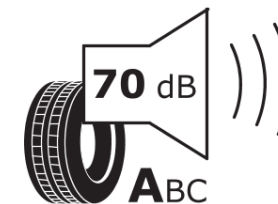

ENERG

MICHELIN

891682

255/55R18 109 W

C1