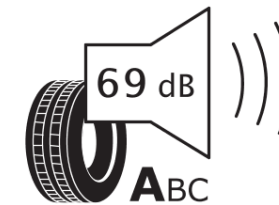

ENERGY

MICHELIN

891915

245/50R20 105 V XL

C1