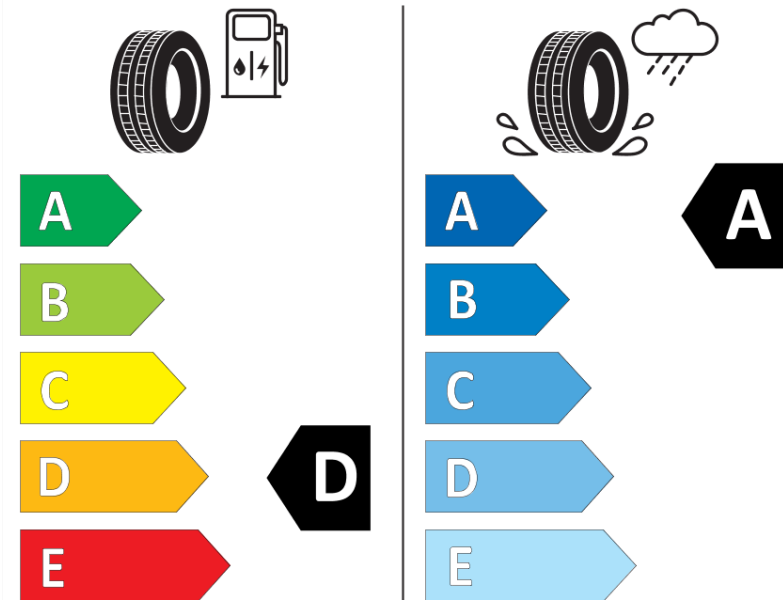

Product Information Sheet

Delegated Regulation (EU) 2020/740

Supplier name or trademark	MICHELIN
Commercial name or trade designation	PILOT SPORT 4 SUV
Tyre type identifier	892036
Tyre size designation	235/50R18
Load-capacity index	97
Speed category symbol	V
Fuel efficiency class	D
Wet grip class	A
External rolling noise class	B
External rolling noise value	70 dB
Severe snow tyre	No
Ice tyre	No
Date of start of production	17/24
Date of end of production	
Load version	SL
Additional information	235/50R18 97V PILOT SPORT 4 SUV EMT MI

ENERG

MICHELIN

892036

235/50R18 97 V

C1

2020/740