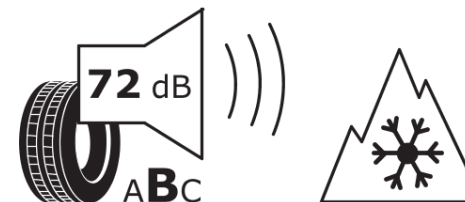

KLEBER

892233

215/75R16C 116/114 R

C2