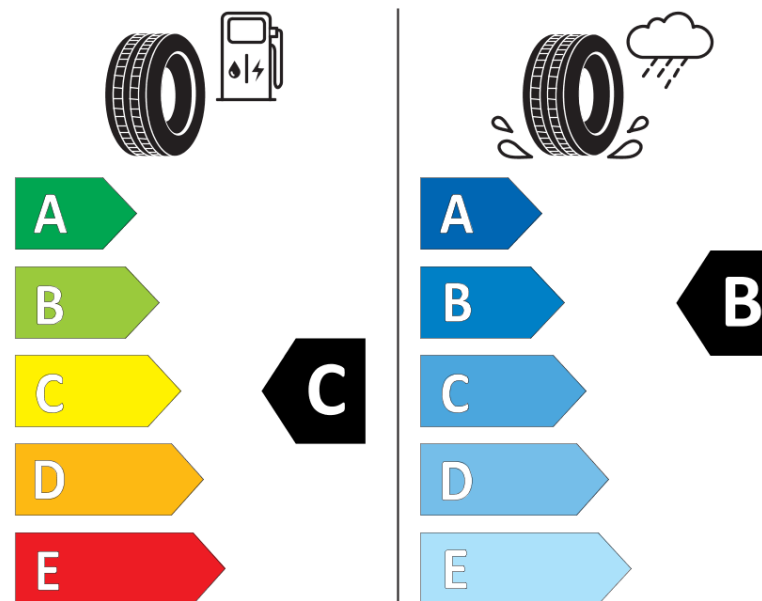

## Product Information Sheet

Delegated Regulation (EU) 2020/740

Supplier name or trademark	<b>KLEBER</b>
Commercial name or trade designation	<b>TRANSPRO 4S</b>
Tyre type identifier	<b>892233</b>
Tyre size designation	<b>215/75R16C</b>
Load-capacity index	<b>116</b>
Load-capacity index (Load index for Dual mounting)	<b>114</b>
Speed category symbol	<b>R</b>
Fuel efficiency class	<b>C</b>
Wet grip class	<b>B</b>
External rolling noise class	<b>B</b>
External rolling noise value	<b>72 dB</b>
Severe snow tyre	<b>Yes</b>
Date of start of production	<b>35/22</b>
Date of end of production	
Additional information	<b>215/75 R16C 116/114R TL TRANSPRO 4S KL</b>

Load-capacity index (Single Load index for additional service description)

Load-capacity index (Dual Load index for additional service description)

Speed category symbol (for Additional Service Description)

**KLEBER**

892233

215/75R16C 116/114 R

C2

2020/740