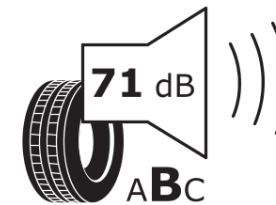

## Product Information Sheet

Delegated Regulation (EU) 2020/740

Supplier name or trademark	<b>MICHELIN</b>
Commercial name or trade designation	<b>PRIMACY 4+</b>
Tyre type identifier	<b>892268</b>
Tyre size designation	<b>255/60R18</b>
Load-capacity index	<b>112</b>
Speed category symbol	<b>V</b>
Fuel efficiency class	<b>B</b>
Wet grip class	<b>A</b>
External rolling noise class	<b>B</b>
External rolling noise value	<b>71 dB</b>
Severe snow tyre	<b>No</b>
Ice tyre	<b>No</b>
Date of start of production	<b>35/20</b>
Date of end of production	
Load version	<b>XL</b>
Additional information	<b>255/60 R18 112V XL TL PRIMACY 4+ MI</b>

# ENERG

**MICHELIN**

892268

255/60R18 112 V XL

C1

2020/740