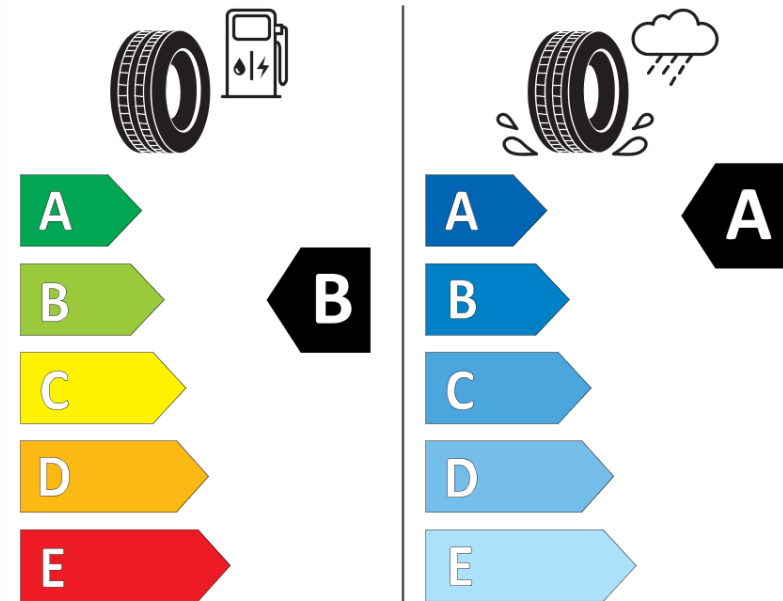

## Product Information Sheet

Delegated Regulation (EU) 2020/740

Supplier name or trademark	<b>MICHELIN</b>
Commercial name or trade designation	<b>PRIMACY 4+</b>
Tyre type identifier	<b>892268</b>
Tyre size designation	<b>255/60R18</b>
Load-capacity index	<b>112</b>
Speed category symbol	<b>V</b>
Fuel efficiency class	<b>B</b>
Wet grip class	<b>A</b>
External rolling noise class	<b>B</b>
External rolling noise value	<b>71 dB</b>
Severe snow tyre	<b>No</b>
Ice tyre	<b>No</b>
Date of start of production	<b>35/20</b>
Date of end of production	
Load version	<b>XL</b>
Additional information	<b>255/60 R18 112V XL TL PRIMACY 4+ MI</b>

# ENERG

**MICHELIN**

892268

255/60R18 112 V XL

C1

2020/740