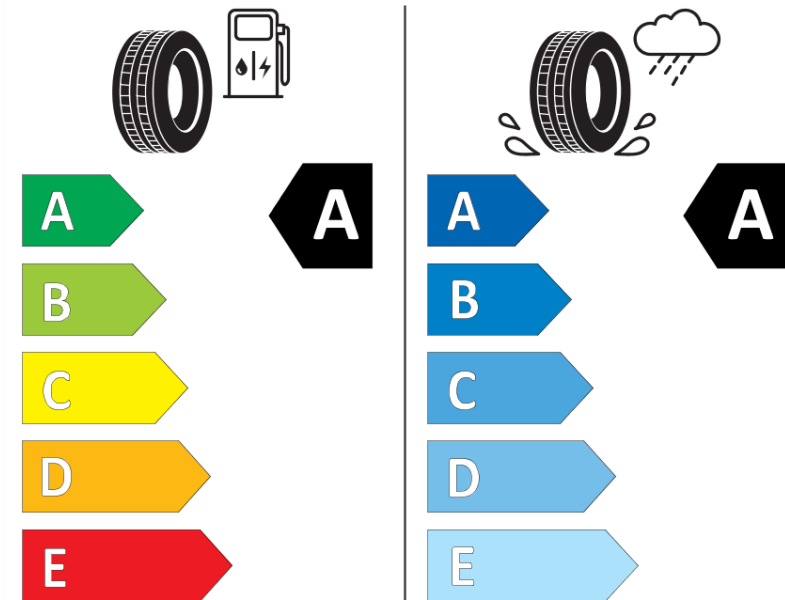

Product Information Sheet

Delegated Regulation (EU) 2020/740

Supplier name or trademark	MICHELIN
Commercial name or trade designation	PRIMACY 4 VOL
Tyre type identifier	892294
Tyre size designation	245/45R18
Load-capacity index	100
Speed category symbol	W
Fuel efficiency class	A
Wet grip class	A
External rolling noise class	B
External rolling noise value	70 dB
Severe snow tyre	No
Ice tyre	No
Date of start of production	42/18
Date of end of production	
Load version	XL
Additional information	245/45 R18 100W XL TL PRIMACY 4 VOL MI

ENERG

MICHELIN

892294

245/45R18 100 W

C1