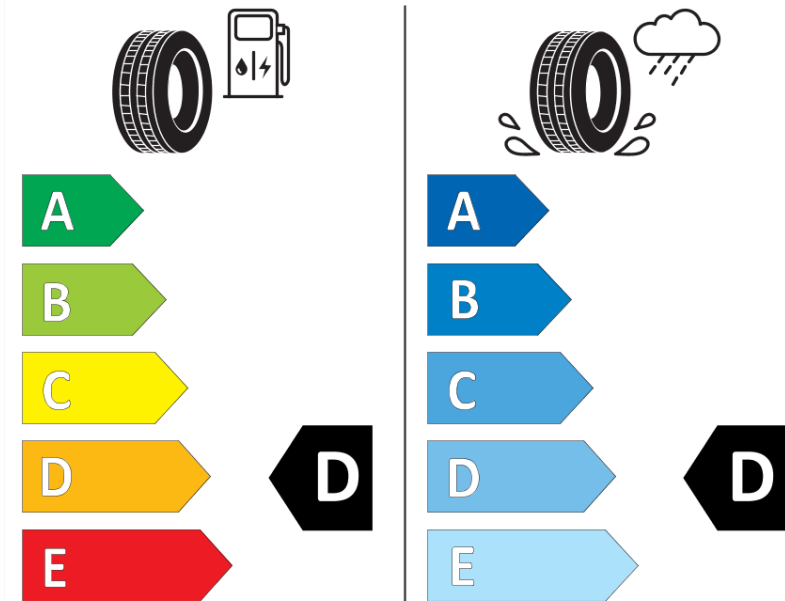

Product Information Sheet

Delegated Regulation (EU) 2020/740

Supplier name or trademark	STRIAL
Commercial name or trade designation	ROAD-TERRAIN
Tyre type identifier	893025
Tyre size designation	235/70R16
Load-capacity index	109
Speed category symbol	H
Fuel efficiency class	D
Wet grip class	D
External rolling noise class	B
External rolling noise value	72 dB
Severe snow tyre	No
Ice tyre	No
Date of start of production	36/18
Date of end of production	
Load version	XL
Additional information	235/70 R16 109H XL TL ROAD-TERRAIN S4

ENERG

STRIAL

893025

235/70R16 109 H

C1

2020/740