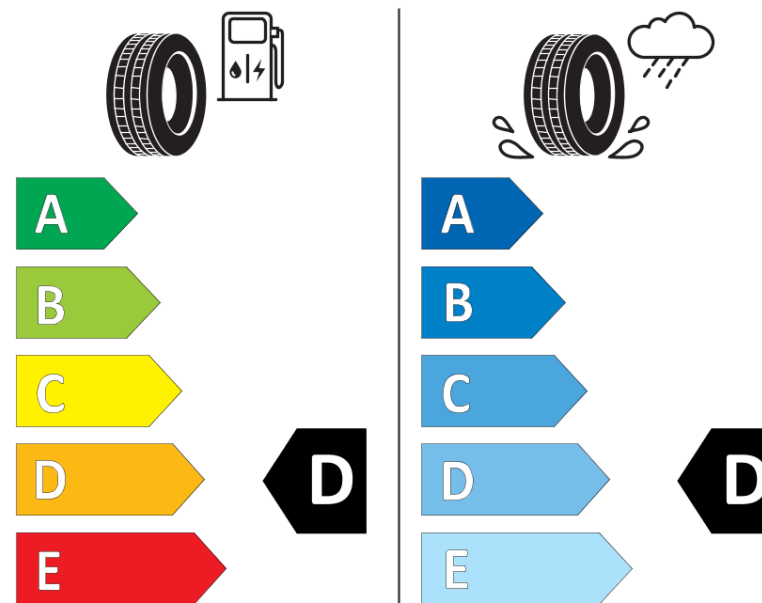

Product Information Sheet

Delegated Regulation (EU) 2020/740

Supplier name or trademark	STRIAL
Commercial name or trade designation	ROAD-TERRAIN
Tyre type identifier	893025
Tyre size designation	235/70R16
Load-capacity index	109
Speed category symbol	H
Fuel efficiency class	D
Wet grip class	D
External rolling noise class	B
External rolling noise value	72 dB
Severe snow tyre	No
Ice tyre	No
Date of start of production	36/18
Date of end of production	
Load version	XL
Additional information	235/70 R16 109H XL TL ROAD-TERRAIN S4

ENERG

STRIAL

893025

235/70R16 109 H

C1

2020/740