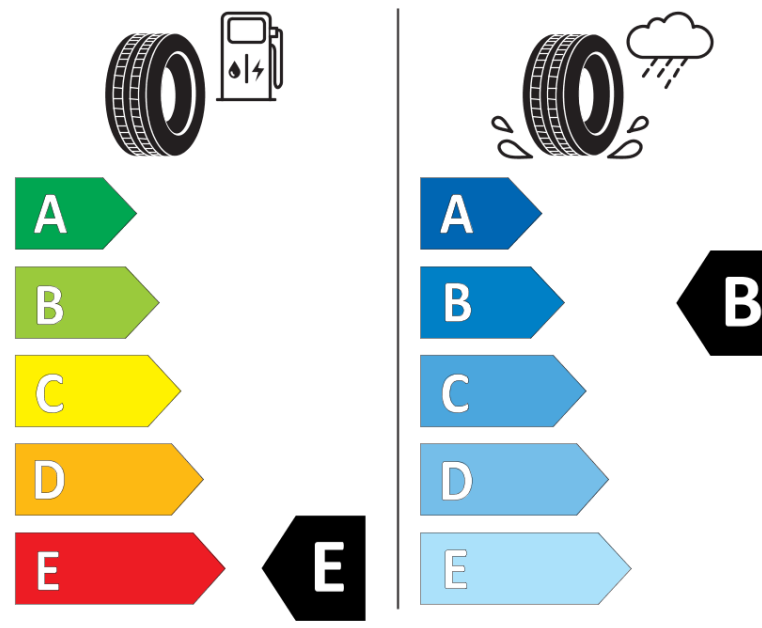

Product Information Sheet

Delegated Regulation (EU) 2020/740

Supplier name or trademark	BFGOODRICH
Commercial name or trade designation	ALL-TERRAIN T/A KO2
Tyre type identifier	893522
Tyre size designation	LT245/75R17
Load-capacity index	121
Load-capacity index (Load index for Dual mounting)	118
Speed category symbol	S
Fuel efficiency class	E
Wet grip class	B
External rolling noise class	B
External rolling noise value	74 dB
Severe snow tyre	Yes
Date of start of production	42/11
Date of end of production	
Additional information	LT245/75R17 121/118S TL ALL-TERRAIN T/A KO2 LRE RWL GO

Load-capacity index (Single Load index for additional service description)

Load-capacity index (Dual Load index for additional service description)

Speed category symbol (for Additional Service Description)

ENERG

BFGOODRICH

893522

LT245/75R17 121/118 S

C2

2020/740