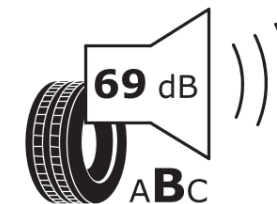

Product Information Sheet

Delegated Regulation (EU) 2020/740

Supplier name or trademark	MICHELIN
Commercial name or trade designation	PRIMACY 4
Tyre type identifier	894656
Tyre size designation	225/55R17
Load-capacity index	97
Speed category symbol	Y
Fuel efficiency class	C
Wet grip class	A
External rolling noise class	B
External rolling noise value	69 dB
Severe snow tyre	No
Ice tyre	No
Date of start of production	40/16
Date of end of production	
Load version	SL
Additional information	225/55 R17 97Y TL PRIMACY 4 MI

ENERG

MICHELIN

894656

225/55R17 97 Y

C1

2020/740