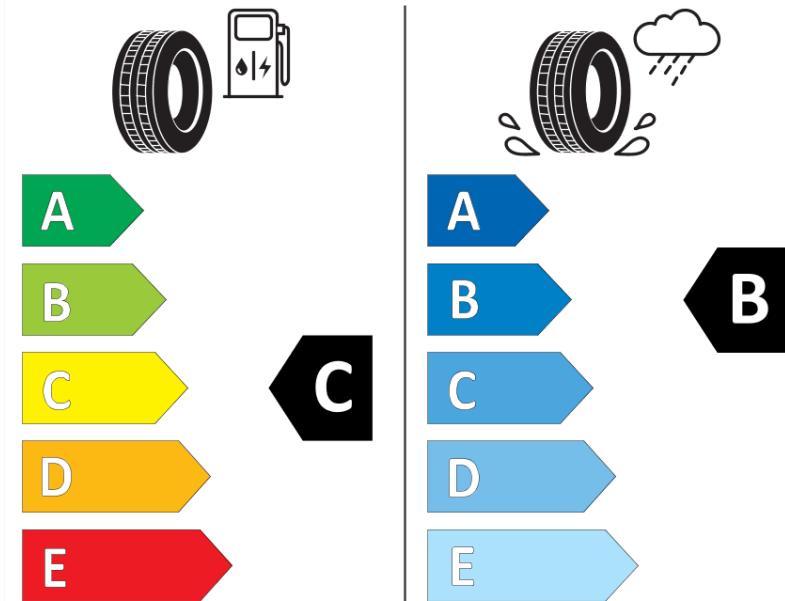

Product Information Sheet

Delegated Regulation (EU) 2020/740

Supplier name or trademark	MICHELIN
Commercial name or trade designation	CROSSCLIMATE 2
Tyre type identifier	894774
Tyre size designation	245/40R18
Load-capacity index	97
Speed category symbol	Y
Fuel efficiency class	C
Wet grip class	B
External rolling noise class	B
External rolling noise value	71 dB
Severe snow tyre	Yes
Ice tyre	No
Date of start of production	23/18
Date of end of production	
Load version	XL
Additional information	245/40 R18 97Y XL TL CROSSCLIMATE 2 MI

ENERG

MICHELIN

894774

245/40R18 97 Y XL

C1