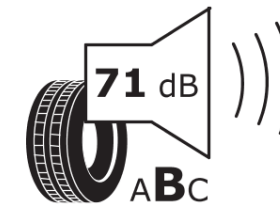

Product Information Sheet

Delegated Regulation (EU) 2020/740

Supplier name or trademark	MICHELIN
Commercial name or trade designation	CROSSCLIMATE 2
Tyre type identifier	894774
Tyre size designation	245/40R18
Load-capacity index	97
Speed category symbol	Y
Fuel efficiency class	C
Wet grip class	B
External rolling noise class	B
External rolling noise value	71 dB
Severe snow tyre	Yes
Ice tyre	No
Date of start of production	23/18
Date of end of production	
Load version	XL
Additional information	245/40 R18 97Y XL TL CROSSCLIMATE 2 MI

ENERG

MICHELIN

894774

245/40R18 97 Y XL

C1

2020/740