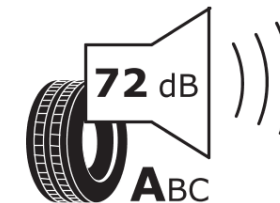

Product Information Sheet

Delegated Regulation (EU) 2020/740

Supplier name or trademark	MICHELIN
Commercial name or trade designation	CROSSCLIMATE 3 SPORT
Tyre type identifier	895262
Tyre size designation	285/45R22
Load-capacity index	114
Speed category symbol	Y
Fuel efficiency class	B
Wet grip class	A
External rolling noise class	A
External rolling noise value	72 dB
Severe snow tyre	Yes
Ice tyre	No
Date of start of production	09/25
Date of end of production	
Load version	XL
Additional information	285/45R22 114Y XL CROSSCLIMATE 3 SPORT

ENERG

MICHELIN

895262

285/45R22 114 Y XL

C1

2020/740