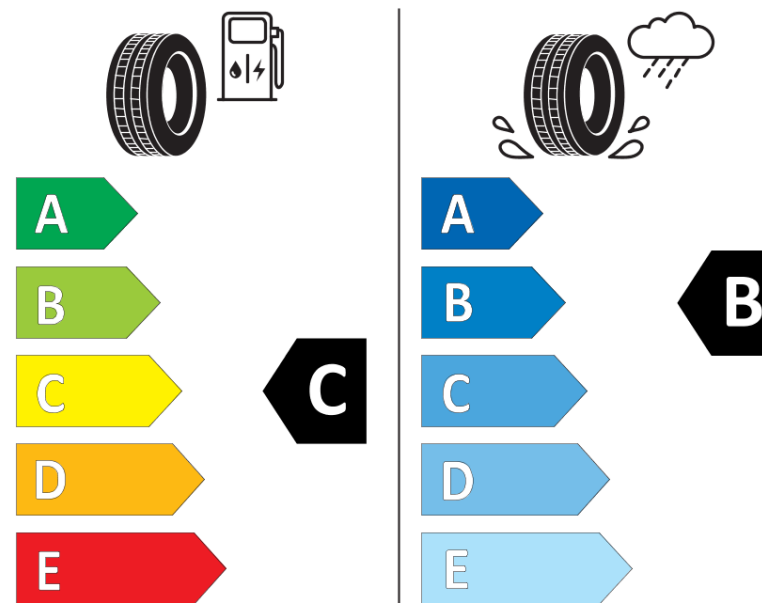

Product Information Sheet

Delegated Regulation (EU) 2020/740

Supplier name or trademark	ORIUM
Commercial name or trade designation	ROAD GO T VG
Tyre type identifier	896345
Tyre size designation	235/75R17.5
Load-capacity index	143
Load-capacity index (Load index for Dual mounting)	141
Speed category symbol	J
Fuel efficiency class	C
Wet grip class	B
External rolling noise class	A
External rolling noise value	69 dB
Severe snow tyre	No
Date of start of production	47/16
Date of end of production	
Additional information	235/75R17.5 ROAD GO T TL 143/141J VG OI
Load-capacity index (Single Load index for additional service description)	144
Load-capacity index (Dual Load index for additional service description)	144
Speed category symbol (for Additional Service Description)	F

ENERG

ORIUM

896345

235/75R17.5 143/141 J

C3

2020/740