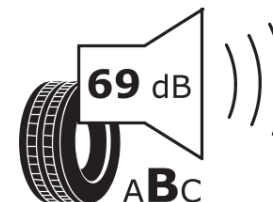

ENERG

IDILIS

896607

175/60R15 81 H

C1