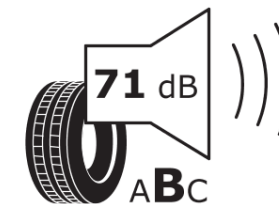

ENERG

STRIAL

897216

205/60R16 92 H

C1