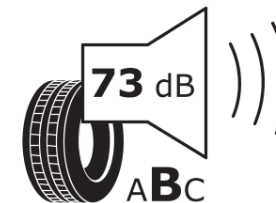

Product Information Sheet

Delegated Regulation (EU) 2020/740

Supplier name or trademark	TAURUS
Commercial name or trade designation	ROAD-TERRAIN
Tyre type identifier	897531
Tyre size designation	265/75R16
Load-capacity index	116
Speed category symbol	S
Fuel efficiency class	D
Wet grip class	D
External rolling noise class	B
External rolling noise value	73 dB
Severe snow tyre	No
Ice tyre	No
Date of start of production	36/18
Date of end of production	
Load version	XL
Additional information	265/75 R16 116S XL TL ROAD-TERRAIN TA

ENERG

TAURUS

897531

265/75R16 116 S

C1

2020/740