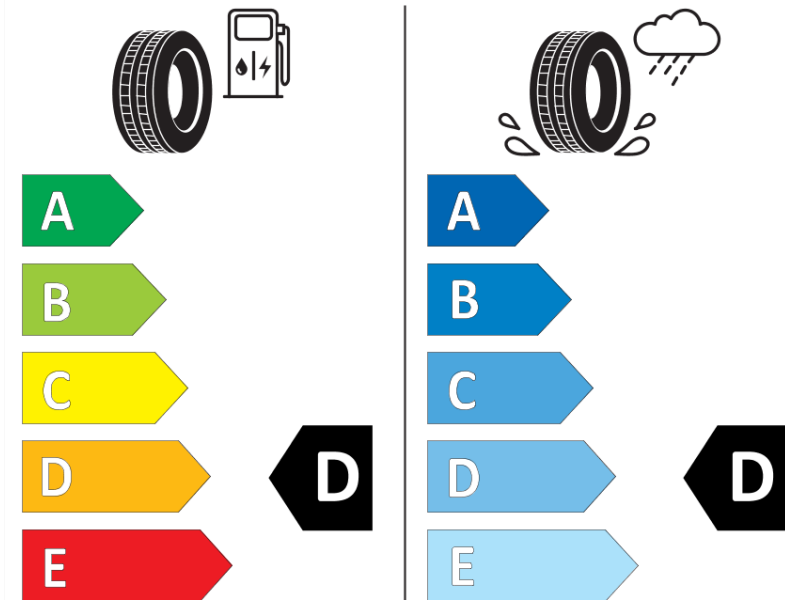

Product Information Sheet

Delegated Regulation (EU) 2020/740

Supplier name or trademark	TAURUS
Commercial name or trade designation	ROAD-TERRAIN
Tyre type identifier	897531
Tyre size designation	265/75R16
Load-capacity index	116
Speed category symbol	S
Fuel efficiency class	D
Wet grip class	D
External rolling noise class	B
External rolling noise value	73 dB
Severe snow tyre	No
Ice tyre	No
Date of start of production	36/18
Date of end of production	
Load version	XL
Additional information	265/75 R16 116S XL TL ROAD-TERRAIN TA

ENERG

TAURUS

897531

265/75R16 116 S

C1

2020/740