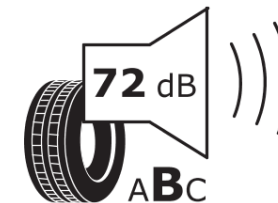

## Product Information Sheet

Delegated Regulation (EU) 2020/740

Supplier name or trademark	TAURUS
Commercial name or trade designation	WINTER
Tyre type identifier	898037
Tyre size designation	205/50R17
Load-capacity index	93
Speed category symbol	V
Fuel efficiency class	D
Wet grip class	C
External rolling noise class	B
External rolling noise value	72 dB
Severe snow tyre	Yes
Ice tyre	No
Date of start of production	42/16
Date of end of production	
Load version	XL
Additional information	205/50 R17 93V XL TL WINTER TA

# ENERG

TAURUS

898037

205/50R17 93 V

C1

2020/740