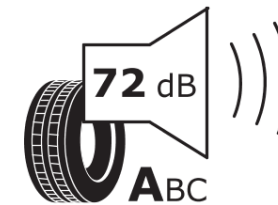

ENERG

MICHELIN

898062

305/35R20 107 V XL

C1