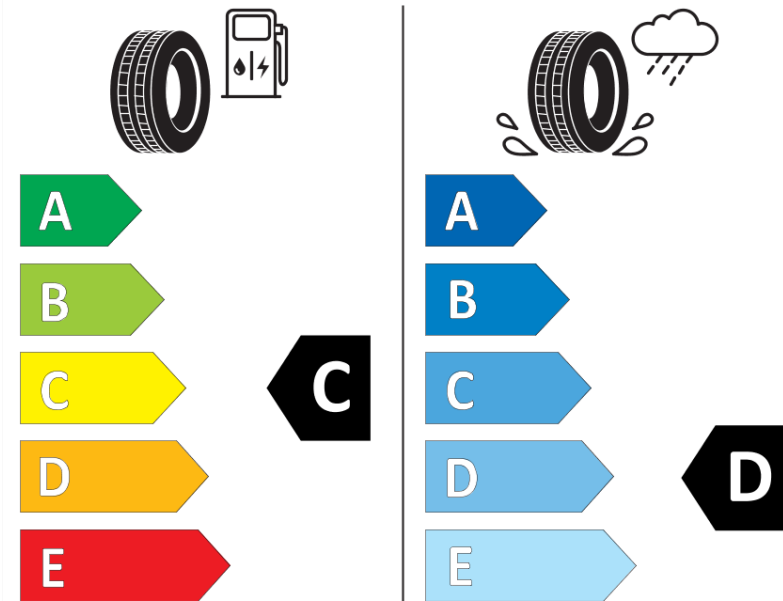

Product Information Sheet

Delegated Regulation (EU) 2020/740

Supplier name or trademark	MICHELIN
Commercial name or trade designation	PILOT ALPIN PA4
Tyre type identifier	898062
Tyre size designation	305/35R20
Load-capacity index	107
Speed category symbol	V
Fuel efficiency class	C
Wet grip class	D
External rolling noise class	A
External rolling noise value	72 dB
Severe snow tyre	Yes
Ice tyre	No
Date of start of production	52/21
Date of end of production	
Load version	XL
Additional information	305/35 R20 107V XL TL PILOT ALPIN PA4 MI

ENERG

MICHELIN

898062

305/35R20 107 V XL

C1

2020/740