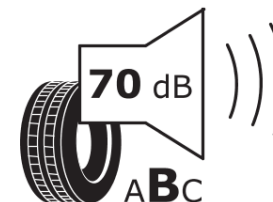

### Product Information Sheet

Delegated Regulation (EU) 2020/740

Supplier name or trademark	<b>STRIAL</b>
Commercial name or trade designation	<b>ALL SEASON</b>
Tyre type identifier	<b>898265</b>
Tyre size designation	<b>205/60R16</b>
Load-capacity index	<b>96</b>
Speed category symbol	<b>V</b>
Fuel efficiency class	<b>D</b>
Wet grip class	<b>C</b>
External rolling noise class	<b>B</b>
External rolling noise value	<b>70 dB</b>
Severe snow tyre	<b>Yes</b>
Ice tyre	<b>No</b>
Date of start of production	<b>20/18</b>
Date of end of production	
Load version	<b>XL</b>
Additional information	<b>205/60 R16 96V XL TL ALL SEASON S4</b>

# ENERG

**STRIAL**

898265

205/60R16 96 V

C1

2020/740