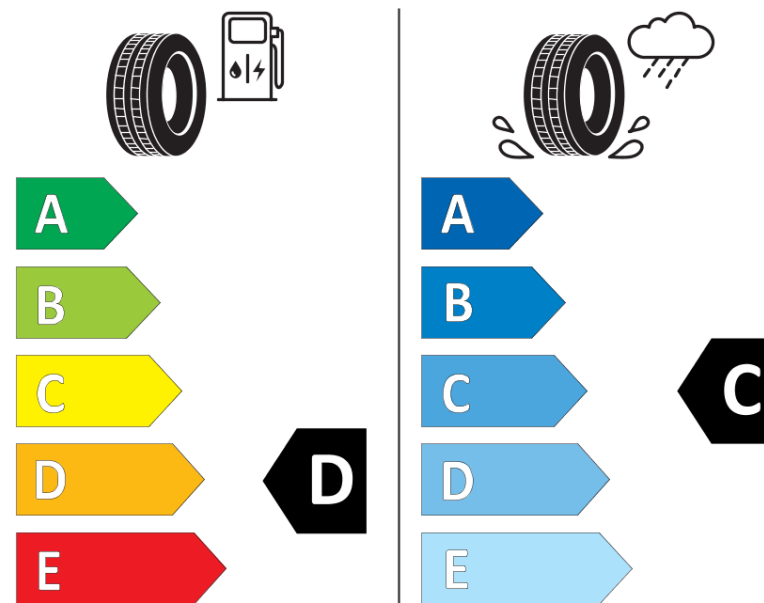

### Product Information Sheet

Delegated Regulation (EU) 2020/740

Supplier name or trademark	<b>STRIAL</b>
Commercial name or trade designation	<b>ALL SEASON</b>
Tyre type identifier	<b>898265</b>
Tyre size designation	<b>205/60R16</b>
Load-capacity index	<b>96</b>
Speed category symbol	<b>V</b>
Fuel efficiency class	<b>D</b>
Wet grip class	<b>C</b>
External rolling noise class	<b>B</b>
External rolling noise value	<b>70 dB</b>
Severe snow tyre	<b>Yes</b>
Ice tyre	<b>No</b>
Date of start of production	<b>20/18</b>
Date of end of production	
Load version	<b>XL</b>
Additional information	<b>205/60 R16 96V XL TL ALL SEASON S4</b>

# ENERG

**STRIAL**

898265

205/60R16 96 V

C1

2020/740