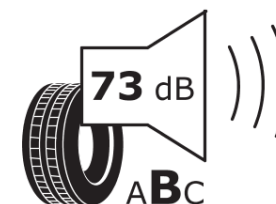

ENERG

KORMORAN

899309

195/70R15C 104/102 R

C2