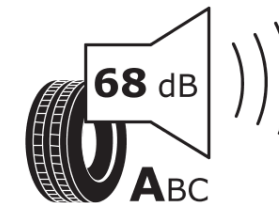

ENERGY

MICHELIN

899621

225/55R18 102 V

C1