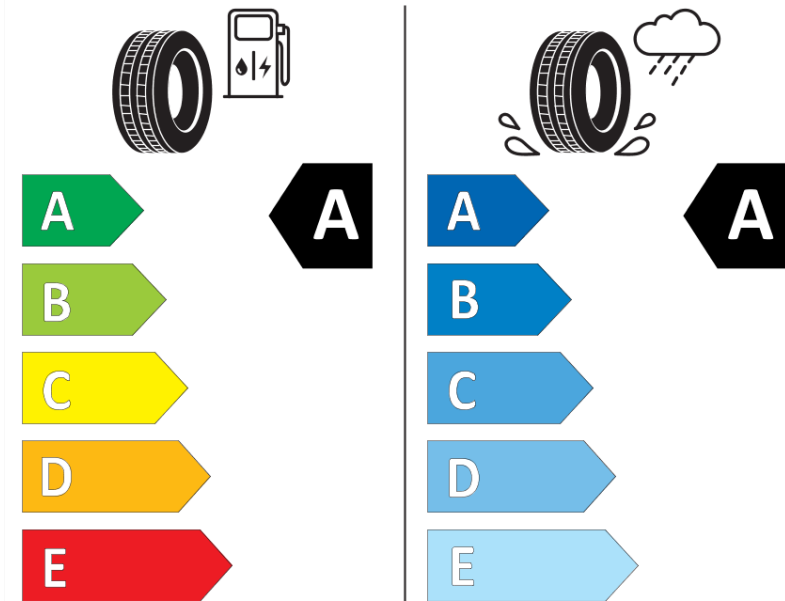

Product Information Sheet

Delegated Regulation (EU) 2020/740

Supplier name or trademark	MICHELIN
Commercial name or trade designation	PRIMACY 4 S1
Tyre type identifier	899621
Tyre size designation	225/55R18
Load-capacity index	102
Speed category symbol	V
Fuel efficiency class	A
Wet grip class	A
External rolling noise class	A
External rolling noise value	68 dB
Severe snow tyre	No
Ice tyre	No
Date of start of production	24/18
Date of end of production	
Load version	XL
Additional information	225/55 R18 102V XL TL PRIMACY 4 S1 MI

ENERGY

MICHELIN

899621

225/55R18 102 V

C1

2020/740