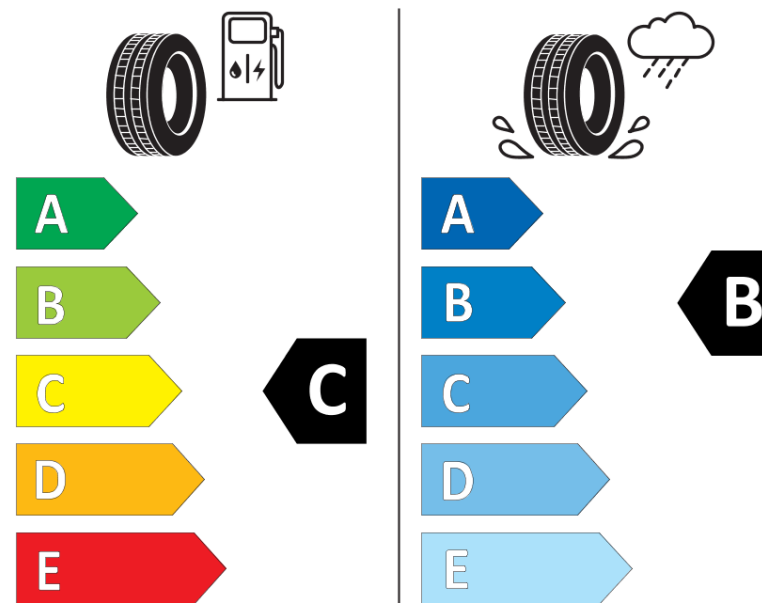

Product Information Sheet

Delegated Regulation (EU) 2020/740

Supplier name or trademark	BFGOODRICH
Commercial name or trade designation	ROUTE CONTROL S VG
Tyre type identifier	900960
Tyre size designation	275/70R22.5
Load-capacity index	148
Load-capacity index (Load index for Dual mounting)	145
Speed category symbol	M
Fuel efficiency class	C
Wet grip class	B
External rolling noise class	A
External rolling noise value	70 dB
Severe snow tyre	No
Date of start of production	45/15
Date of end of production	
Additional information	275/70R22.5 ROUTE CONTROL S TL 148/145M VG GO
Load-capacity index (Single Load index for additional service description)	
Load-capacity index (Dual Load index for additional service description)	
Speed category symbol (for Additional Service Description)	

ENERG

BFGOODRICH

900960

275/70R22.5 148/145 M

C3

2020/740