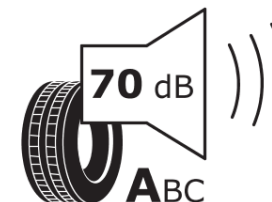

Product Information Sheet

Delegated Regulation (EU) 2020/740

Supplier name or trademark	BFGOODRICH
Commercial name or trade designation	ROUTE CONTROL S VG
Tyre type identifier	900960
Tyre size designation	275/70R22.5
Load-capacity index	148
Load-capacity index (Load index for Dual mounting)	145
Speed category symbol	M
Fuel efficiency class	C
Wet grip class	B
External rolling noise class	A
External rolling noise value	70 dB
Severe snow tyre	No
Date of start of production	45/15
Date of end of production	
Additional information	275/70R22.5 ROUTE CONTROL S TL 148/145M VG GO
Load-capacity index (Single Load index for additional service description)	
Load-capacity index (Dual Load index for additional service description)	
Speed category symbol (for Additional Service Description)	

ENERG

BFGOODRICH

900960

275/70R22.5 148/145 M

C3

2020/740