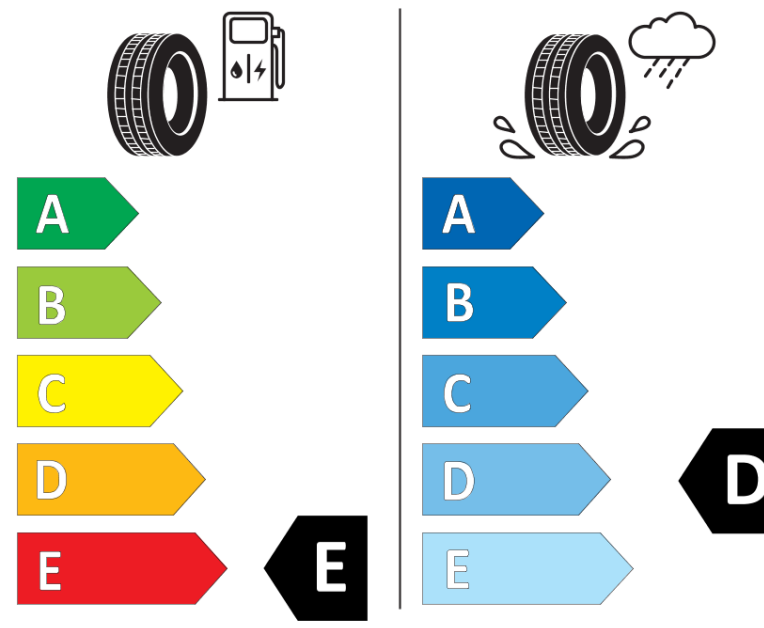

Product Information Sheet

Delegated Regulation (EU) 2020/740

Supplier name or trademark	TIGAR
Commercial name or trade designation	WINTER 1
Tyre type identifier	901140
Tyre size designation	155/70R13
Load-capacity index	75
Speed category symbol	T
Fuel efficiency class	E
Wet grip class	D
External rolling noise class	B
External rolling noise value	68 dB
Severe snow tyre	Yes
Ice tyre	No
Date of start of production	20/06
Date of end of production	
Load version	SL
Additional information	155/70 R13 75T TL WINTER 1 TG

ENERG

TIGAR

901140

155/70R13 75 T

C1

2020/740