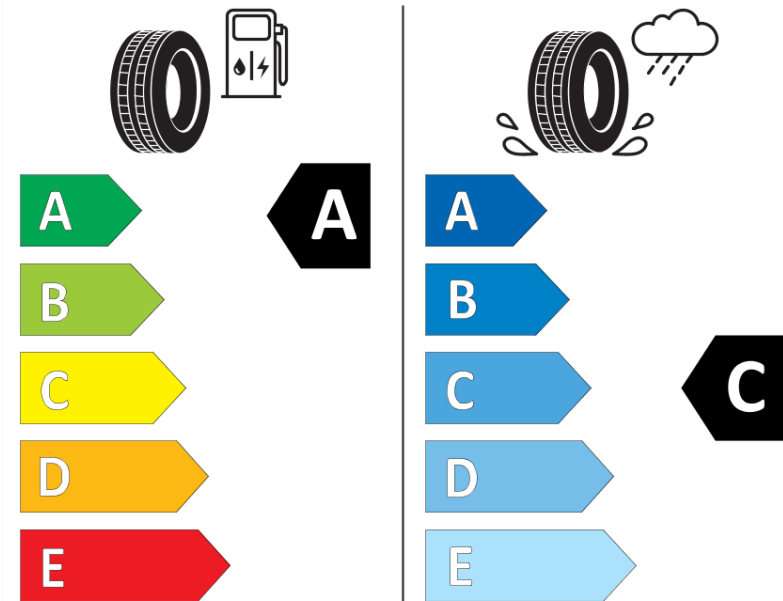

Product Information Sheet

Delegated Regulation (EU) 2020/740

Supplier name or trademark	MICHELIN
Commercial name or trade designation	PRIMACY ALL SEASON
Tyre type identifier	901420
Tyre size designation	255/60R20
Load-capacity index	113
Speed category symbol	V
Fuel efficiency class	A
Wet grip class	C
External rolling noise class	A
External rolling noise value	69 dB
Severe snow tyre	No
Ice tyre	No
Date of start of production	22/24
Date of end of production	
Load version	XL
Additional information	255/60R20 113V XL TL PRIMACY ALL SEASON LR MI

ENERG

MICHELIN

901420

255/60R20 113 V XL

C1

2020/740