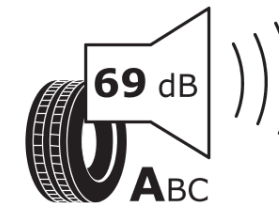

ENERG

MICHELIN

901420

255/60R20 113 V XL

C1