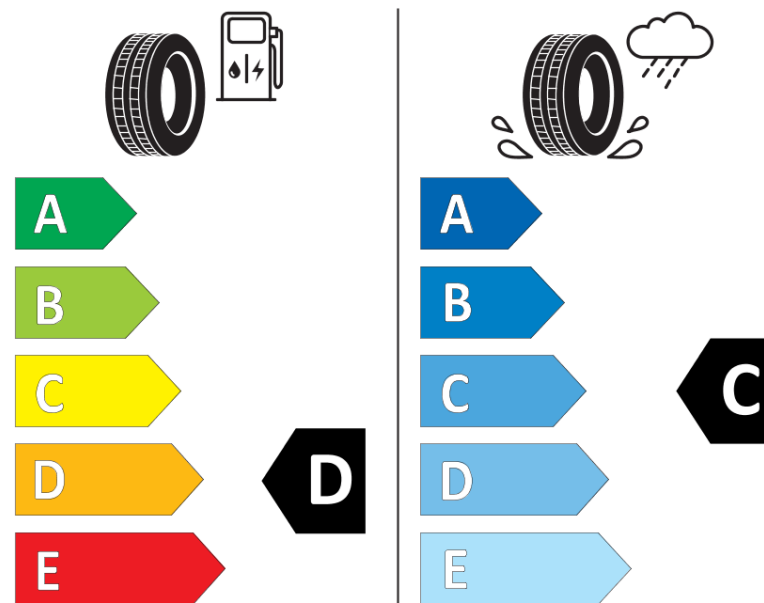

### Product Information Sheet

Delegated Regulation (EU) 2020/740

Supplier name or trademark	<b>KORMORAN</b>
Commercial name or trade designation	<b>SUV SUMMER</b>
Tyre type identifier	<b>901498</b>
Tyre size designation	<b>235/55R18</b>
Load-capacity index	<b>100</b>
Speed category symbol	<b>H</b>
Fuel efficiency class	<b>D</b>
Wet grip class	<b>C</b>
External rolling noise class	<b>B</b>
External rolling noise value	<b>70 dB</b>
Severe snow tyre	<b>No</b>
Ice tyre	<b>No</b>
Date of start of production	<b>25/19</b>
Date of end of production	
Load version	<b>SL</b>
Additional information	<b>235/55 R18 100H TL SUV SUMMER KO</b>

# ENERG

**KORMORAN**

901498

235/55R18 100 H

C1

2020/740