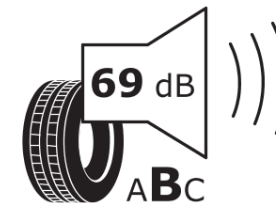

Product Information Sheet

Delegated Regulation (EU) 2020/740

Supplier name or trademark	MICHELIN
Commercial name or trade designation	PRIMACY 3 ST DT1
Tyre type identifier	901828
Tyre size designation	215/55R17
Load-capacity index	94
Speed category symbol	V
Fuel efficiency class	C
Wet grip class	B
External rolling noise class	B
External rolling noise value	69 dB
Severe snow tyre	No
Ice tyre	No
Date of start of production	19/14
Date of end of production	
Load version	SL
Additional information	215/55 R17 94V TL PRIMACY 3 ST DT1 GRNX MI

ENERG

MICHELIN

901828

215/55R17 94 V

C1

2020/740