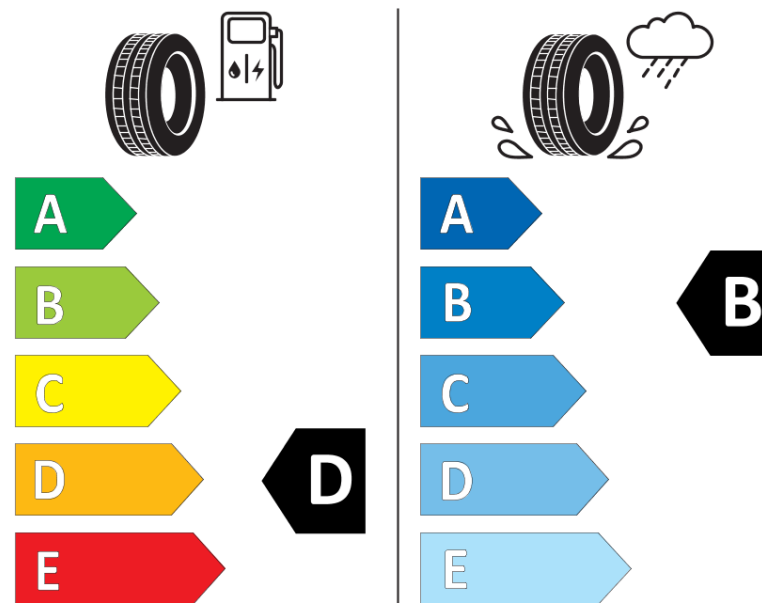

Product Information Sheet

Delegated Regulation (EU) 2020/740

Supplier name or trademark	BFGOODRICH
Commercial name or trade designation	ROUTE CONTROL S VG
Tyre type identifier	901831
Tyre size designation	215/75R17.5
Load-capacity index	126
Load-capacity index (Load index for Dual mounting)	124
Speed category symbol	M
Fuel efficiency class	D
Wet grip class	B
External rolling noise class	A
External rolling noise value	67 dB
Severe snow tyre	Yes
Date of start of production	45/15
Date of end of production	
Additional information	215/75R17.5 ROUTE CONTROL S TL 126/124M VG GO
Load-capacity index (Single Load index for additional service description)	
Load-capacity index (Dual Load index for additional service description)	

Speed category symbol (for Additional Service Description)

ENERG

BFGOODRICH

901831

215/75R17.5 126/124 M

C3

2020/740