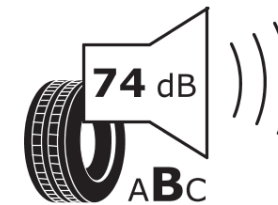

## Product Information Sheet

Delegated Regulation (EU) 2020/740

Supplier name or trademark	<b>MICHELIN</b>
Commercial name or trade designation	<b>PILOT ALPIN 5 SUV *</b>
Tyre type identifier	<b>902596</b>
Tyre size designation	<b>295/35R21</b>
Load-capacity index	<b>107</b>
Speed category symbol	<b>V</b>
Fuel efficiency class	<b>D</b>
Wet grip class	<b>B</b>
External rolling noise class	<b>B</b>
External rolling noise value	<b>74 dB</b>
Severe snow tyre	<b>Yes</b>
Ice tyre	<b>No</b>
Date of start of production	<b>22/17</b>
Date of end of production	
Load version	<b>XL</b>
Additional information	<b>295/35 R21 107V XL TL PILOT ALPIN 5 SUV * MI</b>

# ENERG

**MICHELIN**

902596

295/35R21 107 V

C1

2020/740