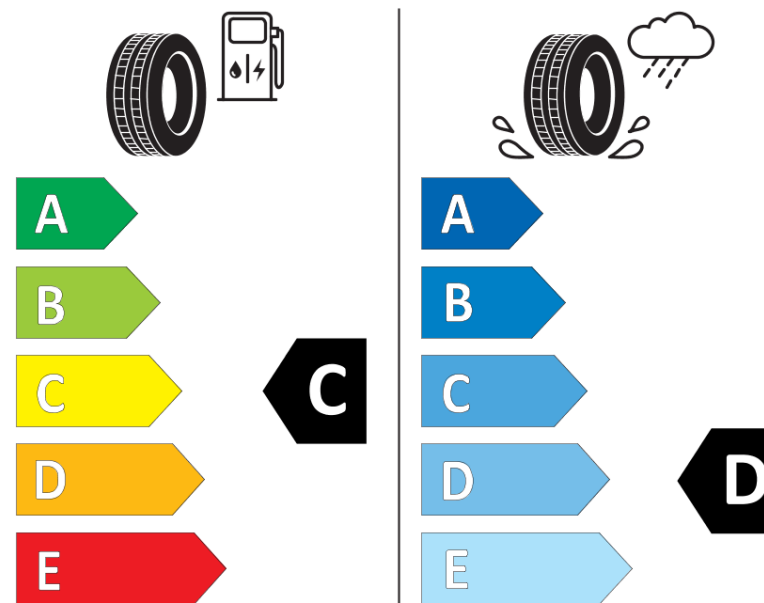

Product Information Sheet

Delegated Regulation (EU) 2020/740

Supplier name or trademark	KORMORAN
Commercial name or trade designation	ALL SEASON SUV
Tyre type identifier	902705
Tyre size designation	215/65R16
Load-capacity index	98
Speed category symbol	H
Fuel efficiency class	C
Wet grip class	D
External rolling noise class	A
External rolling noise value	68 dB
Severe snow tyre	Yes
Ice tyre	No
Date of start of production	22/19
Date of end of production	
Load version	SL
Additional information	215/65 R16 98H TL ALL SEASON SUV KO

ENERG

KORMORAN

902705

215/65R16 98 H

C1