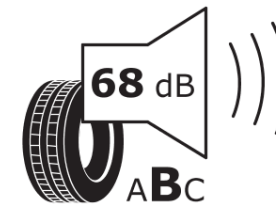

Product Information Sheet

Delegated Regulation (EU) 2020/740

Supplier name or trademark	MICHELIN
Commercial name or trade designation	PRIMACY 4+
Tyre type identifier	902867
Tyre size designation	175/65R17
Load-capacity index	87
Speed category symbol	H
Fuel efficiency class	C
Wet grip class	A
External rolling noise class	B
External rolling noise value	68 dB
Severe snow tyre	No
Ice tyre	No
Date of start of production	35/20
Date of end of production	
Load version	SL
Additional information	175/65 R17 87H TL PRIMACY 4+ MI

ENERG

MICHELIN

902867

175/65R17 87 H

C1

2020/740