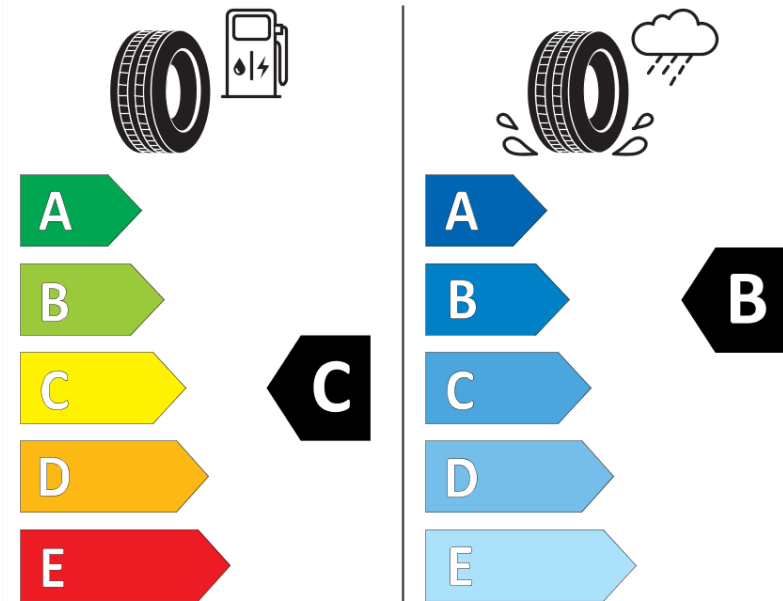

## Product Information Sheet

Delegated Regulation (EU) 2020/740

Supplier name or trademark	<b>MICHELIN</b>
Commercial name or trade designation	<b>ALPIN 6</b>
Tyre type identifier	<b>903161</b>
Tyre size designation	<b>205/55R19</b>
Load-capacity index	<b>97</b>
Speed category symbol	<b>H</b>
Fuel efficiency class	<b>C</b>
Wet grip class	<b>B</b>
External rolling noise class	<b>A</b>
External rolling noise value	<b>69 dB</b>
Severe snow tyre	<b>Yes</b>
Ice tyre	<b>No</b>
Date of start of production	<b>28/19</b>
Date of end of production	
Load version	<b>XL</b>
Additional information	<b>205/55 R19 97H XL TL ALPIN 6 MI</b>

# ENERG

**MICHELIN**

903161

205/55R19 97 H XL

C1

2020/740