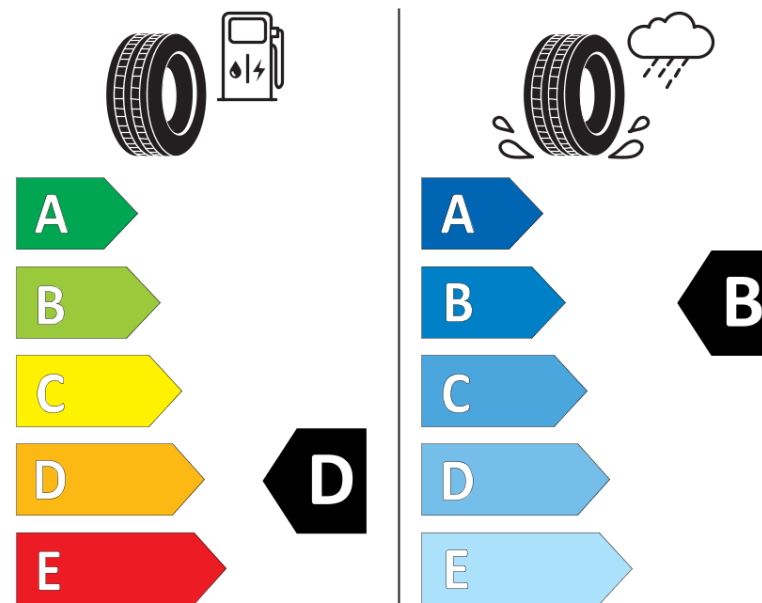

## Product Information Sheet

Delegated Regulation (EU) 2020/740

Supplier name or trademark	<b>BFGOODRICH</b>
Commercial name or trade designation	<b>ROUTE CONTROL T VG</b>
Tyre type identifier	<b>905050</b>
Tyre size designation	<b>245/70R17.5</b>
Load-capacity index	<b>143</b>
Load-capacity index (Load index for Dual mounting)	<b>141</b>
Speed category symbol	<b>J</b>
Fuel efficiency class	<b>D</b>
Wet grip class	<b>B</b>
External rolling noise class	<b>A</b>
External rolling noise value	<b>67 dB</b>
Severe snow tyre	<b>No</b>
Date of start of production	<b>04/16</b>
Date of end of production	
Additional information	<b>245/70R17.5 ROUTE CONTROL T TL 143/141J VG GO</b>
Load-capacity index (Single Load index for additional service description)	
Load-capacity index (Dual Load index for additional service description)	
Speed category symbol (for Additional Service Description)	

# ENERG

**BFGOODRICH**

905050

245/70R17.5 143/141 J

C3

2020/740