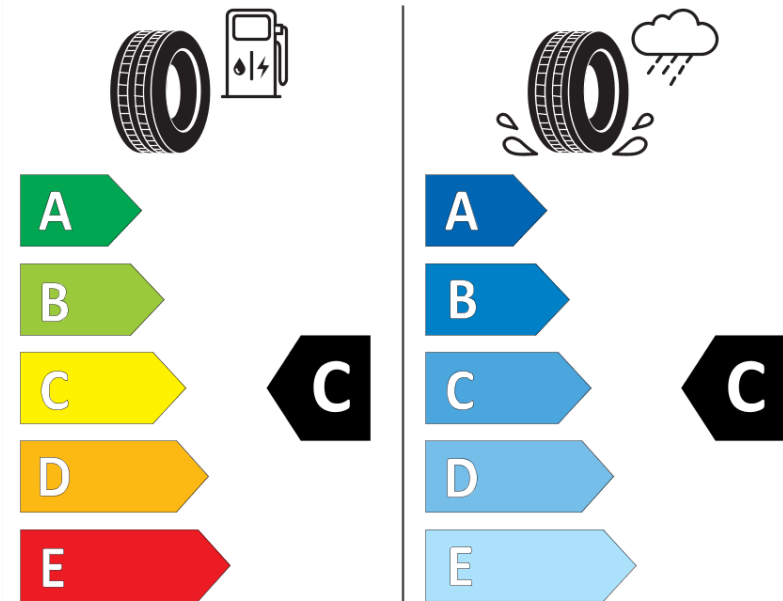

## Product Information Sheet

Delegated Regulation (EU) 2020/740

Supplier name or trademark	<b>MICHELIN</b>
Commercial name or trade designation	<b>LATITUDE CROSS</b>
Tyre type identifier	<b>905116</b>
Tyre size designation	<b>265/65R17</b>
Load-capacity index	<b>112</b>
Speed category symbol	<b>H</b>
Fuel efficiency class	<b>C</b>
Wet grip class	<b>C</b>
External rolling noise class	<b>B</b>
External rolling noise value	<b>71 dB</b>
Severe snow tyre	<b>No</b>
Ice tyre	<b>No</b>
Date of start of production	<b>38/09</b>
Date of end of production	
Load version	<b>SL</b>
Additional information	<b>265/65 R17 112H TL LATITUDE CROSS MI</b>

# ENERG

**MICHELIN**

905116

265/65R17 112 H

C1

2020/740