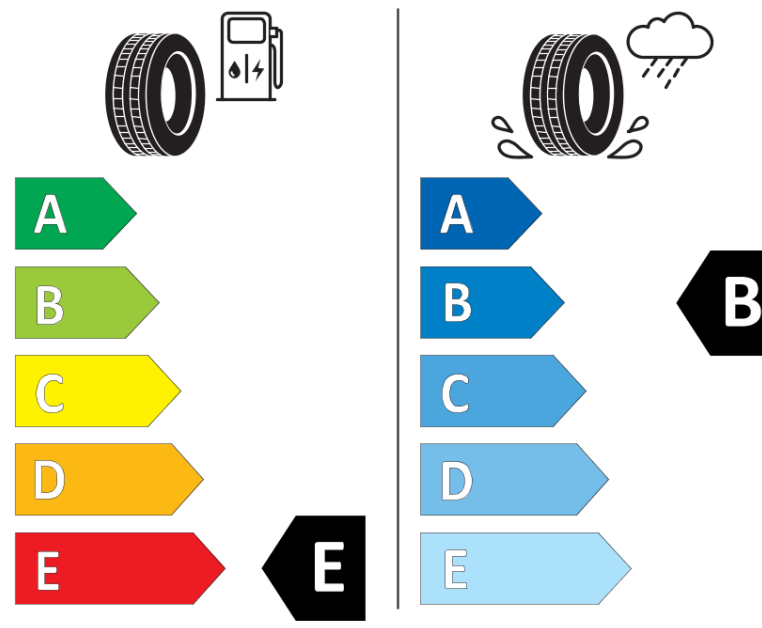

## Product Information Sheet

Delegated Regulation (EU) 2020/740

Supplier name or trademark	<b>BFGOODRICH</b>
Commercial name or trade designation	<b>ALL-TERRAIN T/A KO2</b>
Tyre type identifier	<b>907243</b>
Tyre size designation	<b>LT245/75R16</b>
Load-capacity index	<b>120</b>
Load-capacity index (Load index for Dual mounting)	<b>116</b>
Speed category symbol	<b>S</b>
Fuel efficiency class	<b>E</b>
Wet grip class	<b>B</b>
External rolling noise class	<b>B</b>
External rolling noise value	<b>74 dB</b>
Severe snow tyre	<b>Yes</b>
Date of start of production	<b>35/11</b>
Date of end of production	
Additional information	<b>LT245/75R16 120/116S TL ALL-TERRAIN T/A KO2 LRE RWL GO</b>

Load-capacity index (Single Load index for additional service description)

Load-capacity index (Dual Load index for additional service description)

Speed category symbol (for Additional Service Description)

# ENERG

**BFGOODRICH**

907243

**LT245/75R16 120/116 S**

**C2**

2020/740