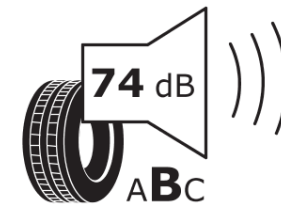

Product Information Sheet

Delegated Regulation (EU) 2020/740

Supplier name or trademark	MICHELIN
Commercial name or trade designation	PILOT SPORT 4 SUV
Tyre type identifier	907507
Tyre size designation	285/40R22
Load-capacity index	110
Speed category symbol	Y
Fuel efficiency class	C
Wet grip class	A
External rolling noise class	B
External rolling noise value	74 dB
Severe snow tyre	No
Ice tyre	No
Date of start of production	46/17
Date of end of production	
Load version	XL
Additional information	285/40 R22 110Y XL TL PILOT SPORT 4 SUV MI

ENERG

MICHELIN

907507

285/40R22 110 Y

C1

2020/740