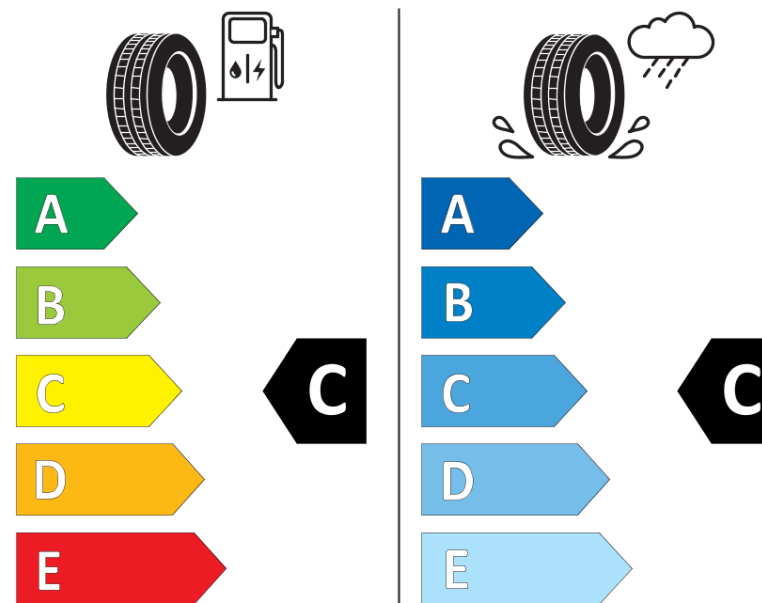

Product Information Sheet

Delegated Regulation (EU) 2020/740

Supplier name or trademark	BFGOODRICH
Commercial name or trade designation	ROUTE CONTROL S VG
Tyre type identifier	907751
Tyre size designation	11R22.5
Load-capacity index	148
Load-capacity index (Load index for Dual mounting)	145
Speed category symbol	L
Fuel efficiency class	C
Wet grip class	C
External rolling noise class	A
External rolling noise value	69 dB
Severe snow tyre	No
Date of start of production	47/15
Date of end of production	
Additional information	11R22.5 ROUTE CONTROL S TL 148/145L VG GO
Load-capacity index (Single Load index for additional service description)	
Load-capacity index (Dual Load index for additional service description)	
Speed category symbol (for Additional Service Description)	

ENERG

BFGOODRICH

907751

11R22.5 148/145 L

C3

2020/740