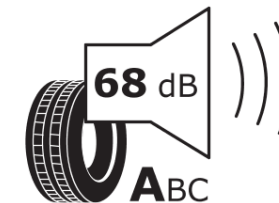

## Product Information Sheet

Delegated Regulation (EU) 2020/740

Supplier name or trademark	<b>MICHELIN</b>
Commercial name or trade designation	<b>PRIMACY 4 VOL</b>
Tyre type identifier	<b>907776</b>
Tyre size designation	<b>225/50R17</b>
Load-capacity index	<b>98</b>
Speed category symbol	<b>V</b>
Fuel efficiency class	<b>A</b>
Wet grip class	<b>B</b>
External rolling noise class	<b>A</b>
External rolling noise value	<b>68 dB</b>
Severe snow tyre	<b>No</b>
Ice tyre	<b>No</b>
Date of start of production	<b>50/16</b>
Date of end of production	
Load version	<b>XL</b>
Additional information	<b>225/50 R17 98V XL TL PRIMACY 4 VOL MI</b>

# ENERG

**MICHELIN**

907776

225/50R17 98 V

C1

2020/740