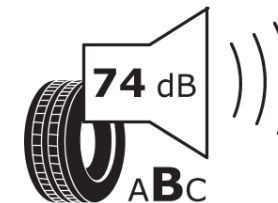

Product Information Sheet

Delegated Regulation (EU) 2020/740

| | |
|--------------------------------------|---------------------------------------------------|
| Supplier name or trademark | MICHELIN |
| Commercial name or trade designation | PILOT ALPIN 5 SUV |
| Tyre type identifier | 909665 |
| Tyre size designation | 285/45R21 |
| Load-capacity index | 113 |
| Speed category symbol | V |
| Fuel efficiency class | C |
| Wet grip class | C |
| External rolling noise class | B |
| External rolling noise value | 74 dB |
| Severe snow tyre | Yes |
| Ice tyre | No |
| Date of start of production | 49/18 |
| Date of end of production | |
| Load version | XL |
| Additional information | 285/45 R21 113V XL TL PILOT ALPIN 5 SUV MI |

ENERG

MICHELIN

909665

285/45R21 113 V

C1

2020/740