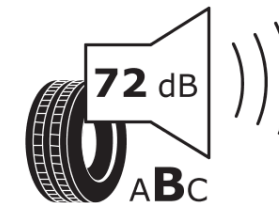

Product Information Sheet

Delegated Regulation (EU) 2020/740

Supplier name or trademark	MICHELIN
Commercial name or trade designation	PILOT SPORT 5
Tyre type identifier	909882
Tyre size designation	235/40ZR18
Load-capacity index	95
Speed category symbol	(Y)
Fuel efficiency class	C
Wet grip class	A
External rolling noise class	B
External rolling noise value	72 dB
Severe snow tyre	No
Ice tyre	No
Date of start of production	38/20
Date of end of production	
Load version	XL
Additional information	235/40 ZR18 (95Y) XL TL PILOT SPORT 5 MI

ENERG

MICHELIN

909882

235/40ZR18 (95Y) XL

C1

2020/740