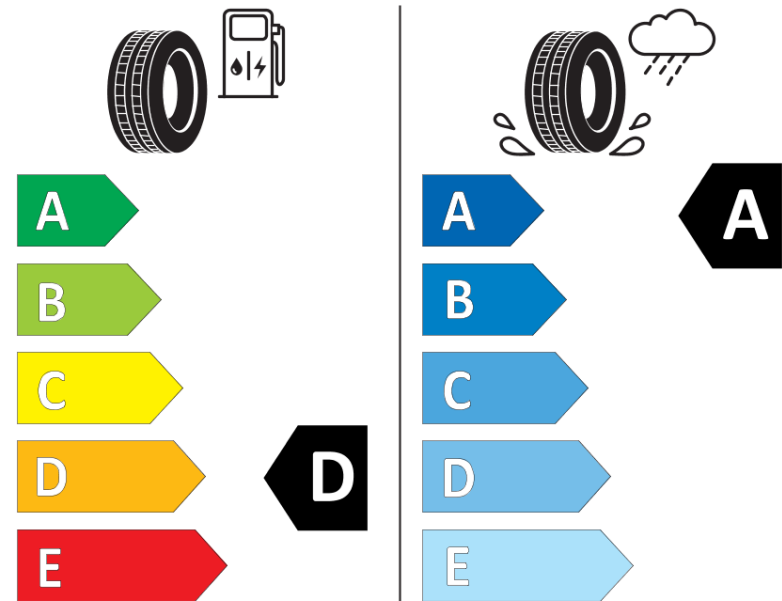

## Product Information Sheet

Delegated Regulation (EU) 2020/740

Supplier name or trademark	<b>MICHELIN</b>
Commercial name or trade designation	<b>PILOT SUPER SPORT</b>
Tyre type identifier	<b>916404</b>
Tyre size designation	<b>235/35ZR19</b>
Load-capacity index	<b>91</b>
Speed category symbol	<b>(Y)</b>
Fuel efficiency class	<b>D</b>
Wet grip class	<b>A</b>
External rolling noise class	<b>B</b>
External rolling noise value	<b>71 dB</b>
Severe snow tyre	<b>No</b>
Ice tyre	<b>No</b>
Date of start of production	<b>31/08</b>
Date of end of production	
Load version	<b>XL</b>
Additional information	<b>235/35 ZR19 (91Y) EXTRA LOAD TL PILOT SUPER SPORT MI</b>

# ENERG

**MICHELIN**

916404

235/35ZR19 (91Y) XL

C1

2020/740