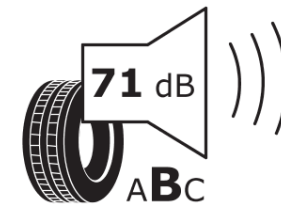

## Product Information Sheet

Delegated Regulation (EU) 2020/740

Supplier name or trademark	<b>MICHELIN</b>
Commercial name or trade designation	<b>PILOT SUPER SPORT</b>
Tyre type identifier	<b>916404</b>
Tyre size designation	<b>235/35ZR19</b>
Load-capacity index	<b>91</b>
Speed category symbol	<b>(Y)</b>
Fuel efficiency class	<b>D</b>
Wet grip class	<b>A</b>
External rolling noise class	<b>B</b>
External rolling noise value	<b>71 dB</b>
Severe snow tyre	<b>No</b>
Ice tyre	<b>No</b>
Date of start of production	<b>31/08</b>
Date of end of production	
Load version	<b>XL</b>
Additional information	<b>235/35 ZR19 (91Y) EXTRA LOAD TL PILOT SUPER SPORT MI</b>

# ENERG

**MICHELIN**

916404

235/35ZR19 (91Y) XL

C1

2020/740