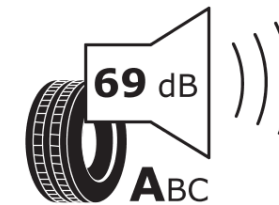

ENERG

MICHELIN

917826

215/65R16 102 V

C1