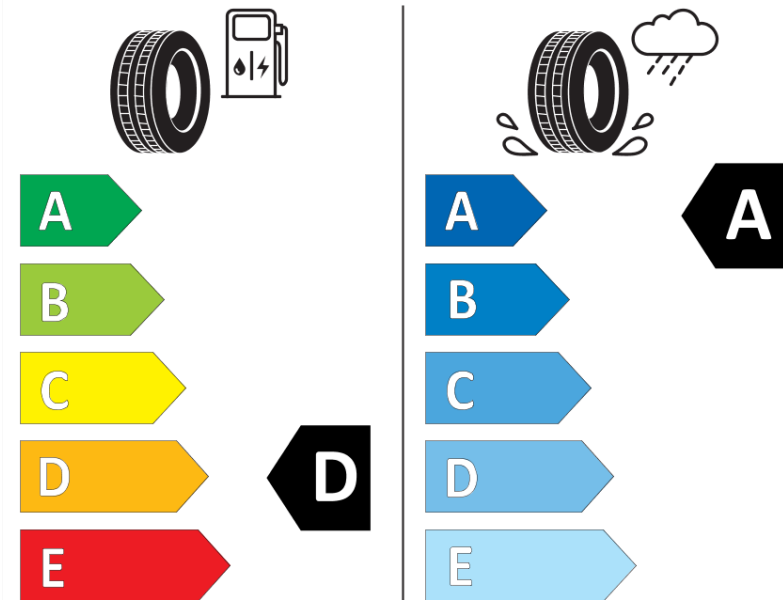

Product Information Sheet

Delegated Regulation (EU) 2020/740

Supplier name or trademark	MICHELIN
Commercial name or trade designation	PILOT SPORT 3
Tyre type identifier	919698
Tyre size designation	195/50R15
Load-capacity index	82
Speed category symbol	V
Fuel efficiency class	D
Wet grip class	A
External rolling noise class	B
External rolling noise value	71 dB
Severe snow tyre	No
Ice tyre	No
Date of start of production	42/13
Date of end of production	
Load version	SL
Additional information	195/50 R15 82V TL PILOT SPORT 3 GRNX MI.

ENERG

MICHELIN

919698

195/50R15 82 V

C1

2020/740