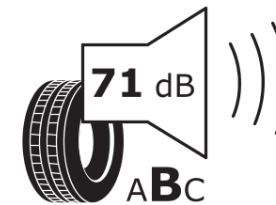

ENERG

MICHELIN

919698

195/50R15 82 V

C1