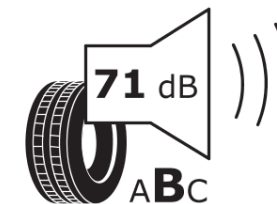

Product Information Sheet

Delegated Regulation (EU) 2020/740

Supplier name or trademark	MICHELIN
Commercial name or trade designation	PRIMACY 3 *
Tyre type identifier	919851
Tyre size designation	225/55R17
Load-capacity index	97
Speed category symbol	W
Fuel efficiency class	C
Wet grip class	A
External rolling noise class	B
External rolling noise value	71 dB
Severe snow tyre	No
Ice tyre	No
Date of start of production	31/14
Date of end of production	
Load version	SL
Additional information	225/55 R17 97W TL PRIMACY 3 ZP * GRNX MI

ENERG

MICHELIN

919851

225/55R17 97 W

C1

2020/740