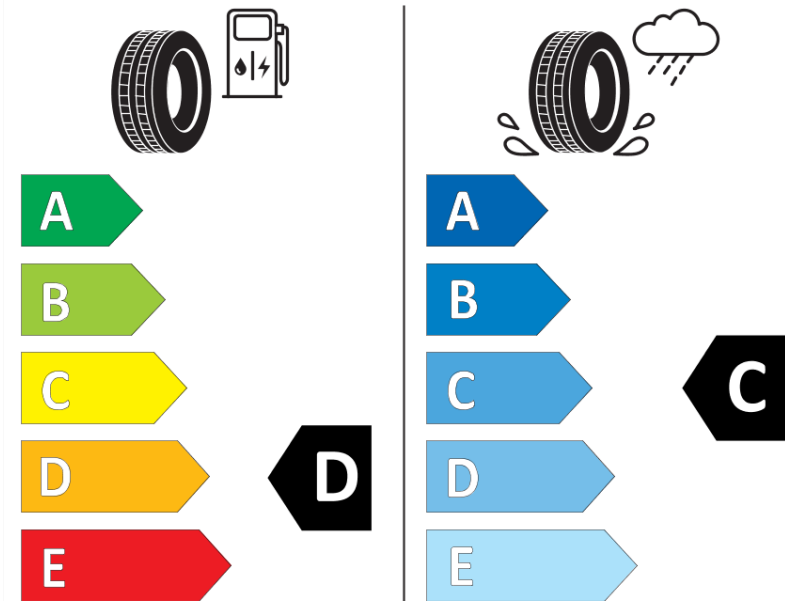

## Product Information Sheet

Delegated Regulation (EU) 2020/740

Supplier name or trademark	<b>TAURUS</b>
Commercial name or trade designation	<b>TOURING</b>
Tyre type identifier	<b>920261</b>
Tyre size designation	<b>175/65R13</b>
Load-capacity index	<b>80</b>
Speed category symbol	<b>T</b>
Fuel efficiency class	<b>D</b>
Wet grip class	<b>C</b>
External rolling noise class	<b>B</b>
External rolling noise value	<b>68 dB</b>
Severe snow tyre	<b>No</b>
Ice tyre	<b>No</b>
Date of start of production	<b>37/16</b>
Date of end of production	
Load version	<b>SL</b>
Additional information	<b>175/65 R13 80T TL TOURING TA</b>

# ENERG

**TAURUS**

920261

175/65R13 80 T

C1

2020/740