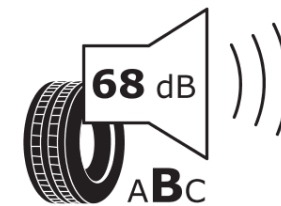

## Product Information Sheet

Delegated Regulation (EU) 2020/740

Supplier name or trademark	<b>TAURUS</b>
Commercial name or trade designation	<b>TOURING</b>
Tyre type identifier	<b>920261</b>
Tyre size designation	<b>175/65R13</b>
Load-capacity index	<b>80</b>
Speed category symbol	<b>T</b>
Fuel efficiency class	<b>D</b>
Wet grip class	<b>C</b>
External rolling noise class	<b>B</b>
External rolling noise value	<b>68 dB</b>
Severe snow tyre	<b>No</b>
Ice tyre	<b>No</b>
Date of start of production	<b>37/16</b>
Date of end of production	
Load version	<b>SL</b>
Additional information	<b>175/65 R13 80T TL TOURING TA</b>

# ENERG

**TAURUS**

920261

175/65R13 80 T

C1

2020/740