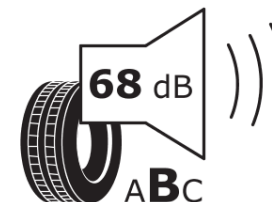

ENERG

IDILIS

920263

155/65R14 75 T

C1