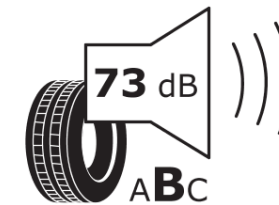

ENERG

MICHELIN

920275

285/40ZR22 (110Y) XL

C1