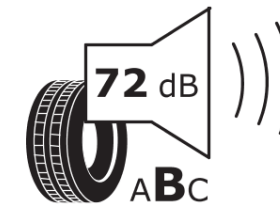

Product Information Sheet

Delegated Regulation (EU) 2020/740

Supplier name or trademark	TAURUS
Commercial name or trade designation	ICE
Tyre type identifier	920286
Tyre size designation	225/50R17
Load-capacity index	98
Speed category symbol	T
Fuel efficiency class	D
Wet grip class	C
External rolling noise class	B
External rolling noise value	72 dB
Severe snow tyre	Yes
Ice tyre	No
Date of start of production	43/16
Date of end of production	
Load version	XL
Additional information	225/50 R17 98T XL TL ICE TA

ENERG

TAURUS

920286

225/50R17 98 T

C1

2020/740