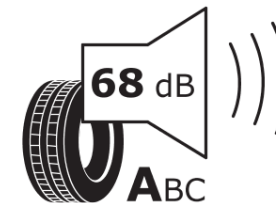

## Product Information Sheet

Delegated Regulation (EU) 2020/740

Supplier name or trademark	<b>MICHELIN</b>
Commercial name or trade designation	<b>PRIMACY 4 S2</b>
Tyre type identifier	<b>920473</b>
Tyre size designation	<b>205/55R16</b>
Load-capacity index	<b>94</b>
Speed category symbol	<b>H</b>
Fuel efficiency class	<b>A</b>
Wet grip class	<b>B</b>
External rolling noise class	<b>A</b>
External rolling noise value	<b>68 dB</b>
Severe snow tyre	<b>No</b>
Ice tyre	<b>No</b>
Date of start of production	<b>17/18</b>
Date of end of production	
Load version	<b>XL</b>
Additional information	<b>205/55 R16 94H XL TL PRIMACY 4 S2 MI</b>

# ENERG

**MICHELIN**

920473

205/55R16 94 H

C1

2020/740