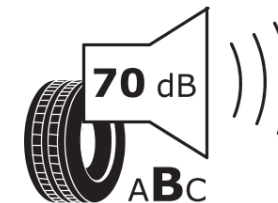

ENERG

IDILIS

920476

225/40R18 92 W

C1