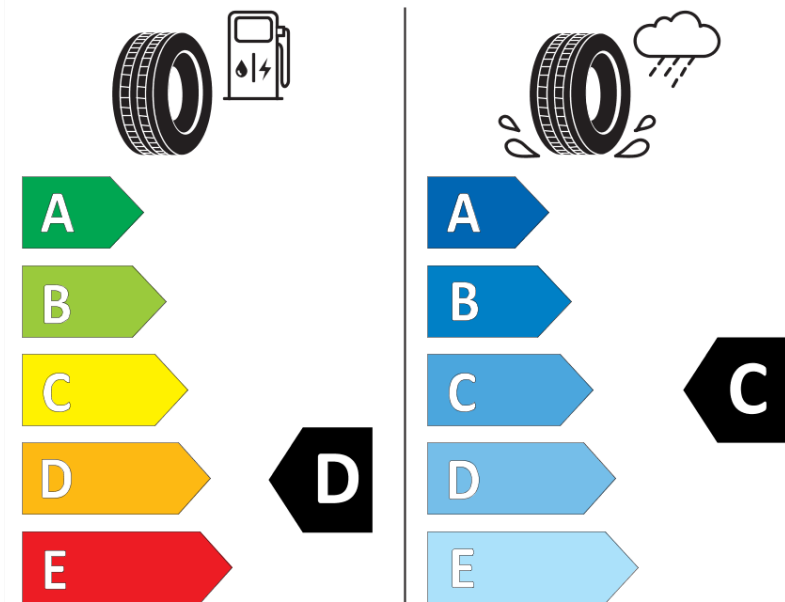

Product Information Sheet

Delegated Regulation (EU) 2020/740

Supplier name or trademark	TAURUS
Commercial name or trade designation	ALL SEASON
Tyre type identifier	920479
Tyre size designation	185/60R14
Load-capacity index	86
Speed category symbol	H
Fuel efficiency class	D
Wet grip class	C
External rolling noise class	B
External rolling noise value	69 dB
Severe snow tyre	Yes
Ice tyre	No
Date of start of production	20/18
Date of end of production	
Load version	XL
Additional information	185/60 R14 86H XL TL ALL SEASON TA

ENERG

TAURUS

920479

185/60R14 86 H

C1

2020/740