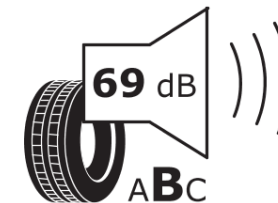

Product Information Sheet

Delegated Regulation (EU) 2020/740

Supplier name or trademark	TAURUS
Commercial name or trade designation	ALL SEASON
Tyre type identifier	920479
Tyre size designation	185/60R14
Load-capacity index	86
Speed category symbol	H
Fuel efficiency class	D
Wet grip class	C
External rolling noise class	B
External rolling noise value	69 dB
Severe snow tyre	Yes
Ice tyre	No
Date of start of production	20/18
Date of end of production	
Load version	XL
Additional information	185/60 R14 86H XL TL ALL SEASON TA

ENERG

TAURUS

920479

185/60R14 86 H

C1

2020/740