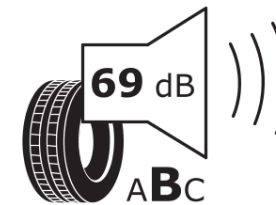

## Product Information Sheet

Delegated Regulation (EU) 2020/740

Supplier name or trademark	<b>MICHELIN</b>
Commercial name or trade designation	<b>PRIMACY 4 S2</b>
Tyre type identifier	<b>920789</b>
Tyre size designation	<b>205/55R16</b>
Load-capacity index	<b>91</b>
Speed category symbol	<b>H</b>
Fuel efficiency class	<b>A</b>
Wet grip class	<b>A</b>
External rolling noise class	<b>B</b>
External rolling noise value	<b>69 dB</b>
Severe snow tyre	<b>No</b>
Ice tyre	<b>No</b>
Date of start of production	<b>43/17</b>
Date of end of production	
Load version	<b>SL</b>
Additional information	<b>205/55 R16 91H TL PRIMACY 4 S2 MI</b>

# ENERG

**MICHELIN**

920789

205/55R16 91 H

C1

2020/740