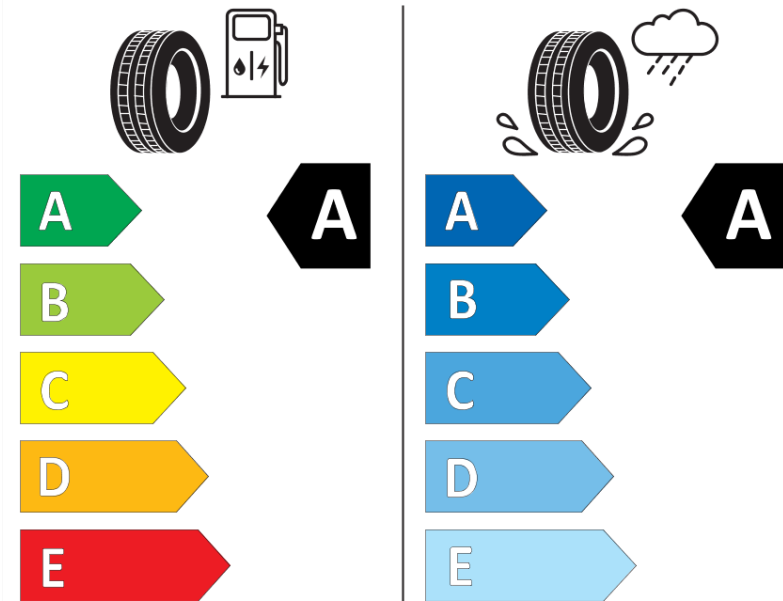

## Product Information Sheet

Delegated Regulation (EU) 2020/740

Supplier name or trademark	<b>MICHELIN</b>
Commercial name or trade designation	<b>PRIMACY 4 S2</b>
Tyre type identifier	<b>920789</b>
Tyre size designation	<b>205/55R16</b>
Load-capacity index	<b>91</b>
Speed category symbol	<b>H</b>
Fuel efficiency class	<b>A</b>
Wet grip class	<b>A</b>
External rolling noise class	<b>B</b>
External rolling noise value	<b>69 dB</b>
Severe snow tyre	<b>No</b>
Ice tyre	<b>No</b>
Date of start of production	<b>43/17</b>
Date of end of production	
Load version	<b>SL</b>
Additional information	<b>205/55 R16 91H TL PRIMACY 4 S2 MI</b>

# ENERG

**MICHELIN**

920789

205/55R16 91 H

C1

2020/740